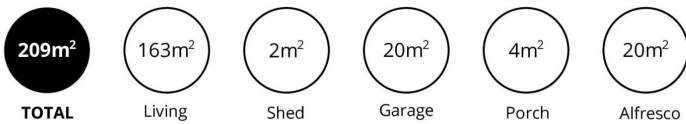

**Type** : House  
**Price** : \$ 1,110,000  
**Land Size** : 363 sqm  
**View** : <https://www.schinellaproperty.com.au/83334>  
86

**Mladen Djuric**  
0432259123

**Damian Popowycz**  
0413 026 026

Scale in metres. This drawing is for illustration purposes only. All measurements are approximate and details intended to be relied upon should be independently verified.