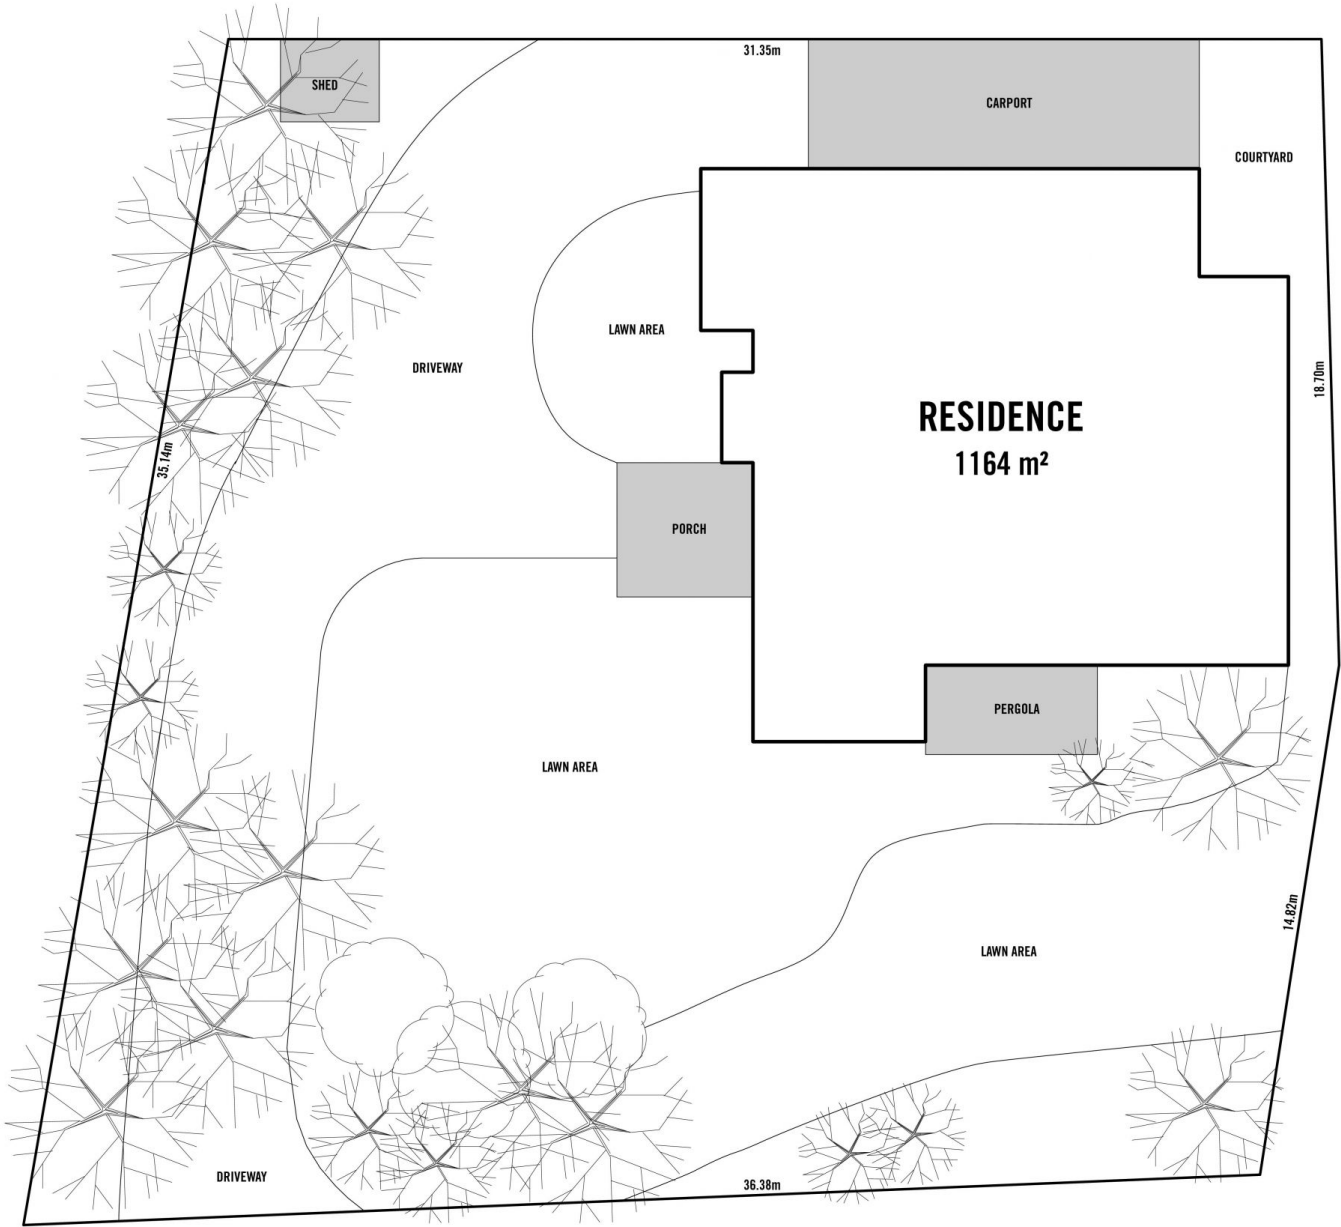

SITE PLAN

Produced by The Fotobase Group