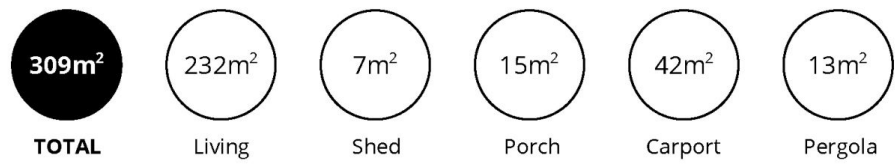

**Amanda Bebbington**  
**(08) 8294 4484**

[For full version visit the website](https://www.schinellaproperty.com.au)

<https://www.schinellaproperty.com.au>

Scale in metres. This drawing is for illustration purposes only. All measurements are approximate and details intended to be relied upon should be independently verified.