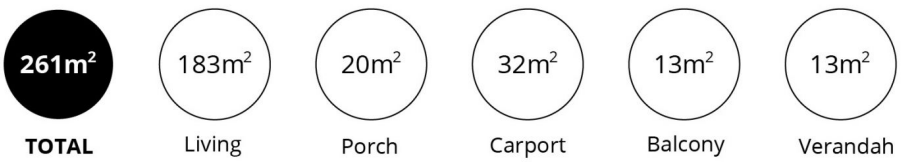

Scale in metres. This drawing is for illustration purposes only. All measurements are approximate and details intended to be relied upon should be independently verified.

Produced by **The Fotobase Group**