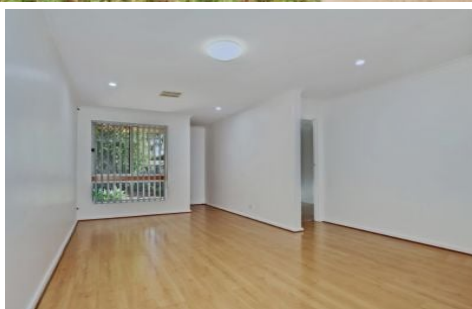

SCHINELLA.

14/111 Morphet Road Morphetville SA

3 **1** **1**

This lovely three bedroom home is a real hidden gem. Located at the very rear of the complex off of Morphet Road, which means no road noise. Walking distance to the Tram to take you to the Beach at one end and the CBD at the other. Marion Shopping Centre is also close by as well as the cosmopolitan lifestyle that the Glenelg Shopping and Eating precinct offers.

You will love the chef designed timber kitchen which has ample cupboard and bench space. Quality Miele appliances and a semi integrated dishwasher. The bay window over the sink opens out into the outdoor area that is an all weather pergola with paving, so easy for entertaining your family and friends all year round.

Type : House

View : <https://www.schinellaproperty.com.au/6331987>

[For full version visit the website](https://www.schinellaproperty.com.au)

<https://www.schinellaproperty.com.au>