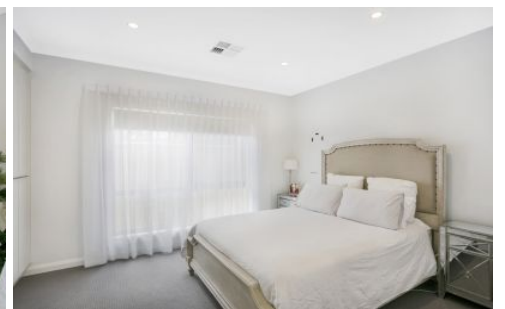

SCHINELLA.

20 Gulfview Parade Valley View SA

3 2 4

This well maintained, luxurious home is a delight to present and ticks all the "I want" boxes for sure. Located close to Ingle Farm and Gilles Plains Shopping Centre, St Pauls School and public transport which is an easy commute of 35 minutes to the city.

Type : House

View : <https://www.schinellaproperty.com.au/6302571>

A welcoming Study, or second living area is upon entry to this light filled, well planned out house.

Featured down the hall way you will find the bedrooms, the Main room being more of a suite size with built in robes and a spacious ensuite with double sink. The other two bedrooms have built in robes and are serviced by the main bathroom which is a three way layout, giving you an easier option so that all three areas can be used at once. A large bath with separate shower in the main section is great for

[For full version visit the website](https://www.schinellaproperty.com.au)

<https://www.schinellaproperty.com.au>