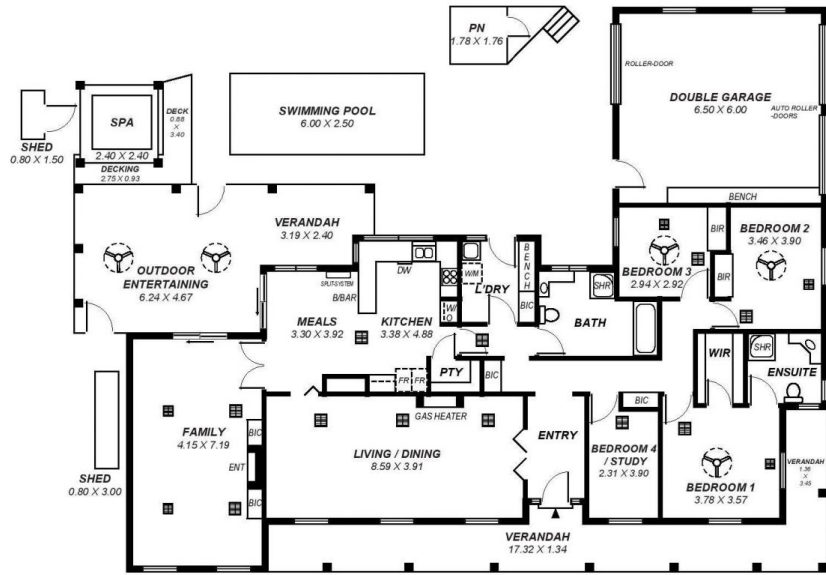

PN
1.78 X 1.76