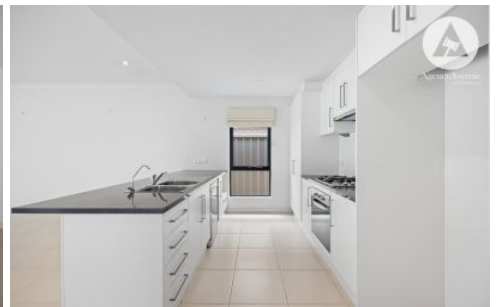

SCHINELLA.

8 Elm Terrace Glenelg North SA

3  2  1 

Modern 3 bedroom home in quiet tree lined street ,in well sort after suburb of Glenelg North

This lovely light filled North Facing home with 2 Living areas & neutral finishes and tones throughout and would suit most decors modern through to contemporary.

Generous 3 bedrooms the main bedroom with ensuite and walk in robe , the 2nd & 3rd bedrooms also of generous size both have built in Wardrobes. Main bathroom with separate toilet & powder room , bathroom with full sized bath . Second living area / formal lounge and spacious laundry with storage.
The well equipped Kitchen with