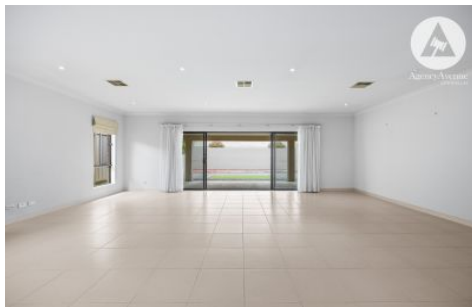

SCHINELLA.

8 Elm Terrace Glenelg North SA

3  2  1 

Modern 3 bedroom home in quiet tree lined street ,in well sort after suburb of Glenelg North

This lovely light filled North Facing home with 2 Living areas & neutral finishes and tones throughout and would suit most decors modern through to contemporary.

Generous 3 bedrooms the main bedroom with ensuite and walk in robe , the 2nd & 3rd bedrooms also of generous size both have built in Wardrobes. Main bathroom with separate toilet & powder room , bathroom with full sized bath . Second living area / formal lounge and spacious laundry with storage.
The well equipped Kitchen with