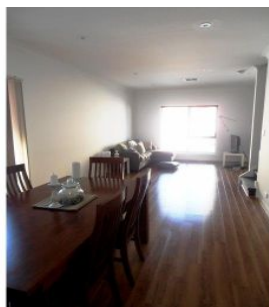

SCHINELLA.

1/20 Chapel Street Norwood SA

1 2 2

SHARE ACCOMMODATION"

in Fully Furnished Executive Townhouse sharing with 3 other University Students!

Type : House

View : <https://www.schinellaproperty.com.au/6302351>

The room comprises a Double bed, bedside table, desk, chair & storage for your clothes!

Gas, Electricity & Water usage are all included in the weekly rent however are capped at $1000.00 per quarter (would be rare to exceed $1000.00 per quarter) as is secure parking!

Other housemates are quite, easy going and respectful of each others privacy!!

[For full version visit the website](https://www.schinellaproperty.com.au)

<https://www.schinellaproperty.com.au>