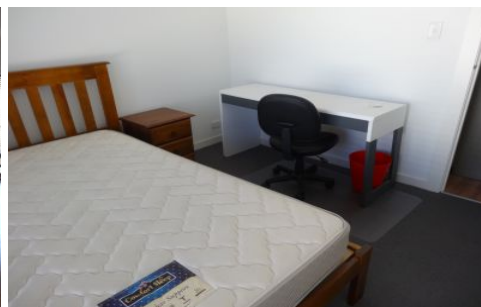

SCHINELLA.

1/20 Chapel Street Norwood SA

1  2  2 

SHARE ACCOMMODATION"

in Fully Furnished Executive Townhouse sharing with 3 other University Students!

Type : House

View : <https://www.schinellaproperty.com.au/6302351>

The room comprises a Double bed, bedside table, desk, chair & storage for your clothes!

Gas, Electricity & Water usage are all included in the weekly rent however are capped at \$1000.00 per quarter (would be rare to exceed \$1000.00 per quarter) as is secure parking!