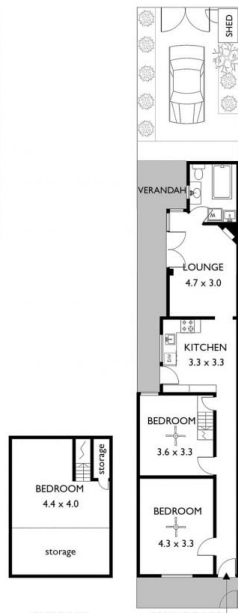

51 Whitmore Sq Adelaide

Approx Gross Living Area = 93m²