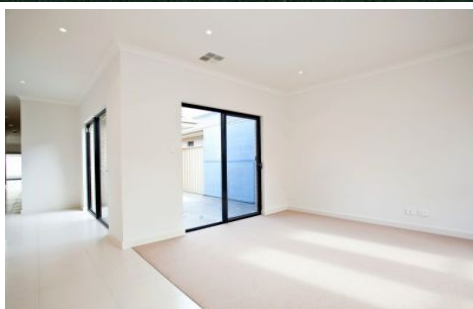

SCHINELLA.

8 Elm Terrace GLENELG NORTH SA

3  2  1 

Modern 3 bedroom home in quiet tree lined street ,in well sort after suburb of Glenelg North

This lovely light filled North Facing home with neutral finishes and tones throughout and would suit most decors modern through to contemporary.

Generous 3 bedrooms the main bedroom with ensuite and walk in robe , the 2nd & 3rd bedrooms also of generous size both have built in Wardrobes. Main bathroom with separate toilet & powder room , bathroom with full sized bath . Second living area / formal lounge and spacious laundry with storage.
The well equipped Kitchen with