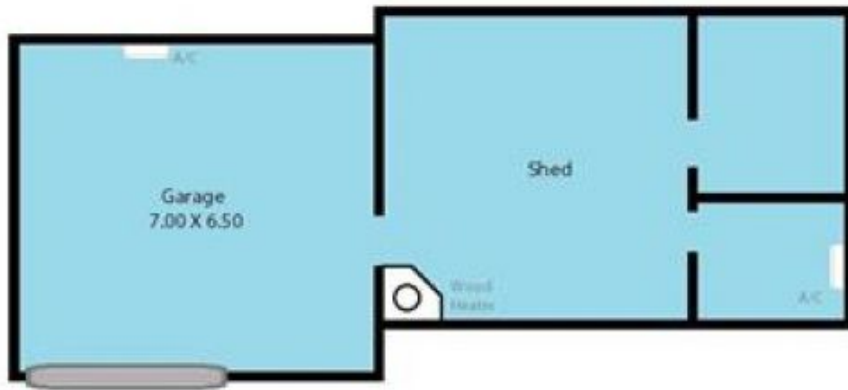

13 Roy Road Morphett Vale, South Australia.

Picture intended as a reference only. Any specific measurements required should be obtained by an independent surveyor.